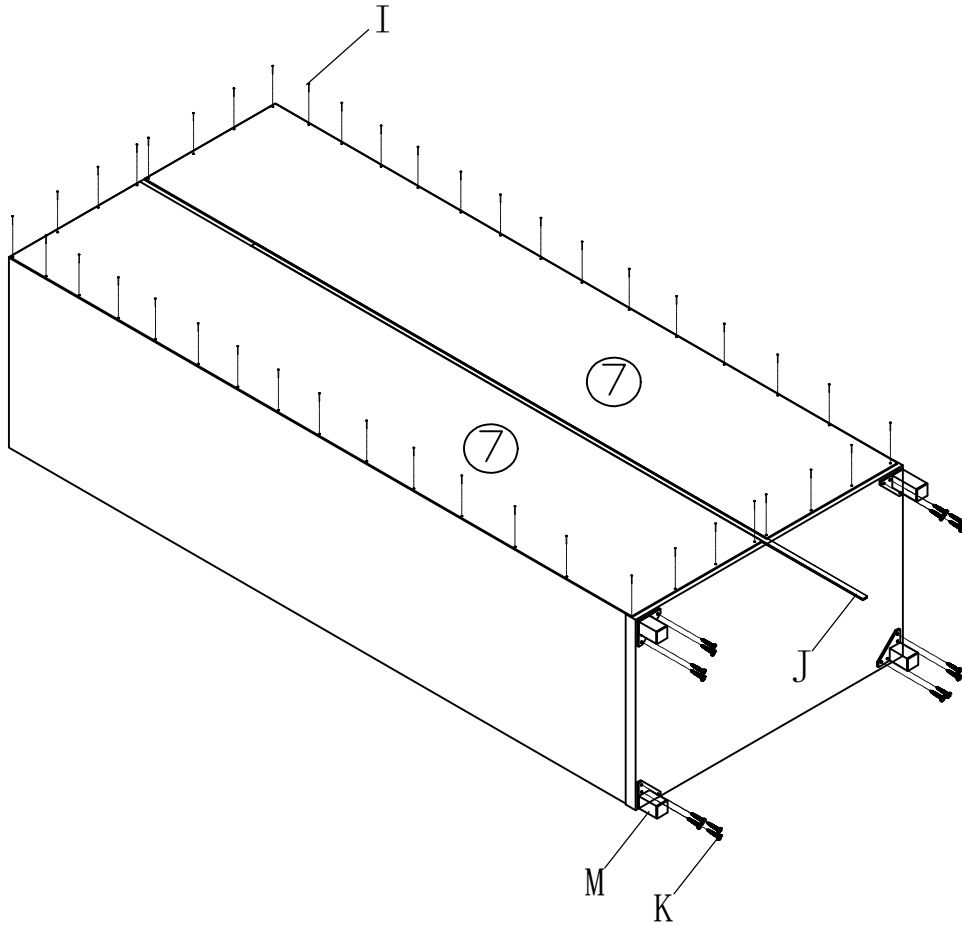

DUBLIN 2 DOOR WARDROBE

A		Ø15x12	34	PCS	J		1852MM	1	PCS
B		Ø7x35	34	PCS	K		Ø4x16	52	PCS
C		Ø8x30	20	PCS	L1		16"	2	SETS
D		Ø3.5x14	16	PCS	L2				
E			6	PCS	M			4	PCS
F		Ø4x40	10	PCS					
G		M4x20	8	PCS					
H		96MM	4	PCS					
I		18MM	42	PCS					

STEP 1

Ax20

Bx20

Cx16

STEP 2

Ax4

Bx4

Cx4

STEP 3

Ix42

Jx1

Kx16

Mx4

STEP 4

Ex6

Gx4