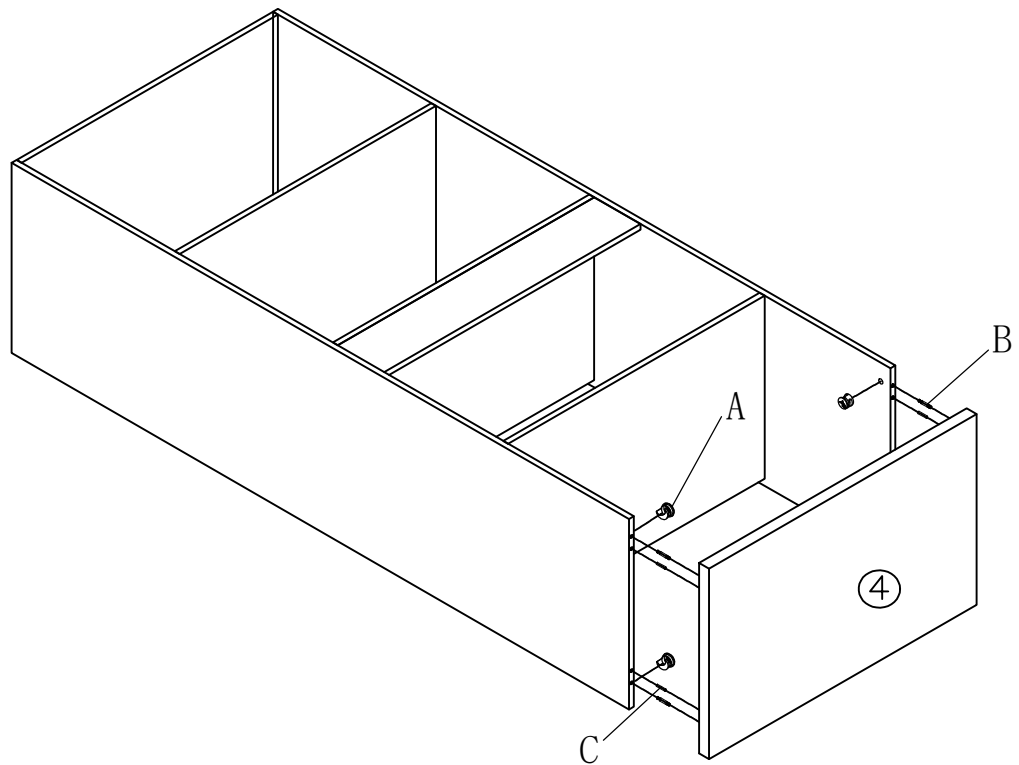

DUBLIN 2 DOOR WARDROBE

A		Ø15x12	34	PCS	J		1852MM	1	PCS
B		Ø7x35	34	PCS	K		Ø4x16	52	PCS
C		Ø8x30	20	PCS	L1		16"	2	SETS
D		Ø3.5x14	16	PCS	L2				
E			6	PCS	M			4	PCS
F		Ø4x40	10	PCS					
G		M4x20	8	PCS					
H		96MM	4	PCS					
I		18MM	42	PCS					

STEP 1

Ax20

Bx20

Cx16

STEP 2

Ax4

Bx4

Cx4