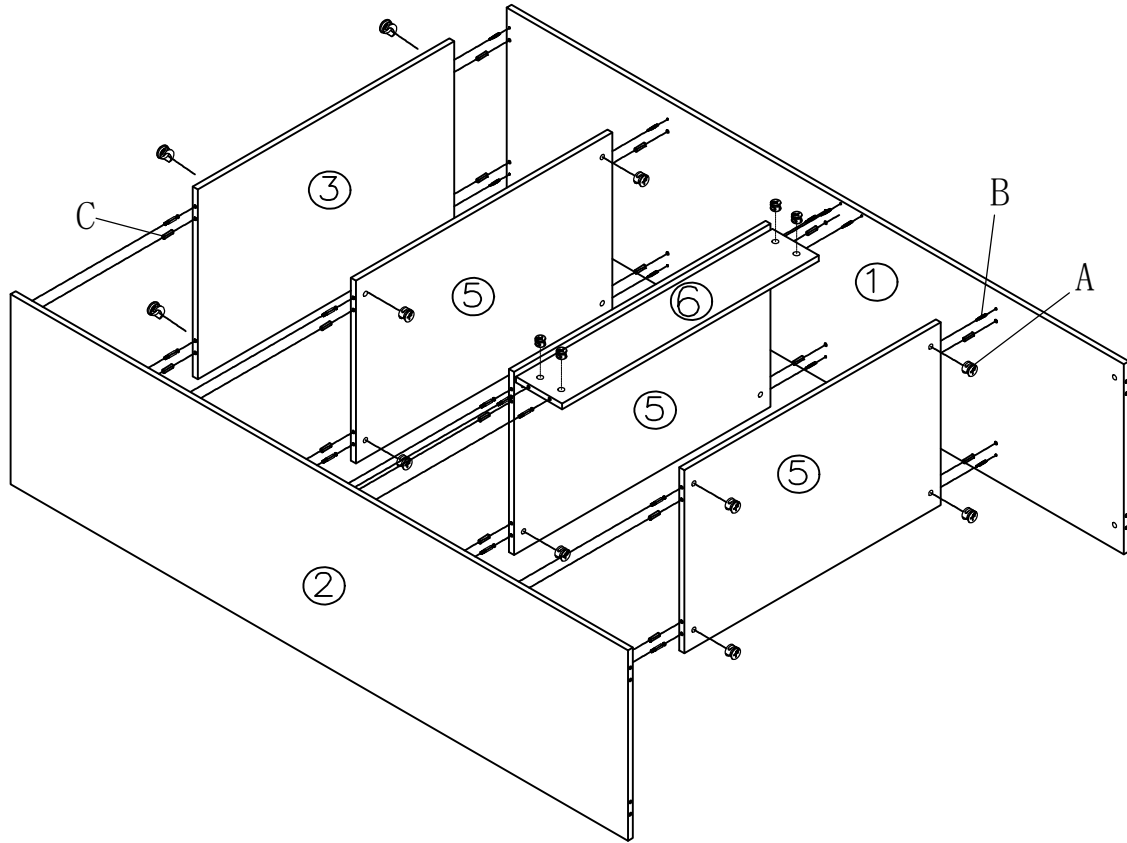

DUBLIN 2 DOOR WARDROBE

A		Ø15x12	34	PCS	J		1852MM	1	PCS
B		Ø7x35	34	PCS	K		Ø4x16	52	PCS
C		Ø8x30	20	PCS	L1		16"	2	SETS
D		Ø3.5x14	16	PCS	L2				
E			6	PCS	M			4	PCS
F		Ø4x40	10	PCS					
G		M4x20	8	PCS					
H		96MM	4	PCS					
I		18MM	42	PCS					

STEP 1

Ax20

Bx20

Cx16

STEP 2

Ax4

Bx4

Cx4