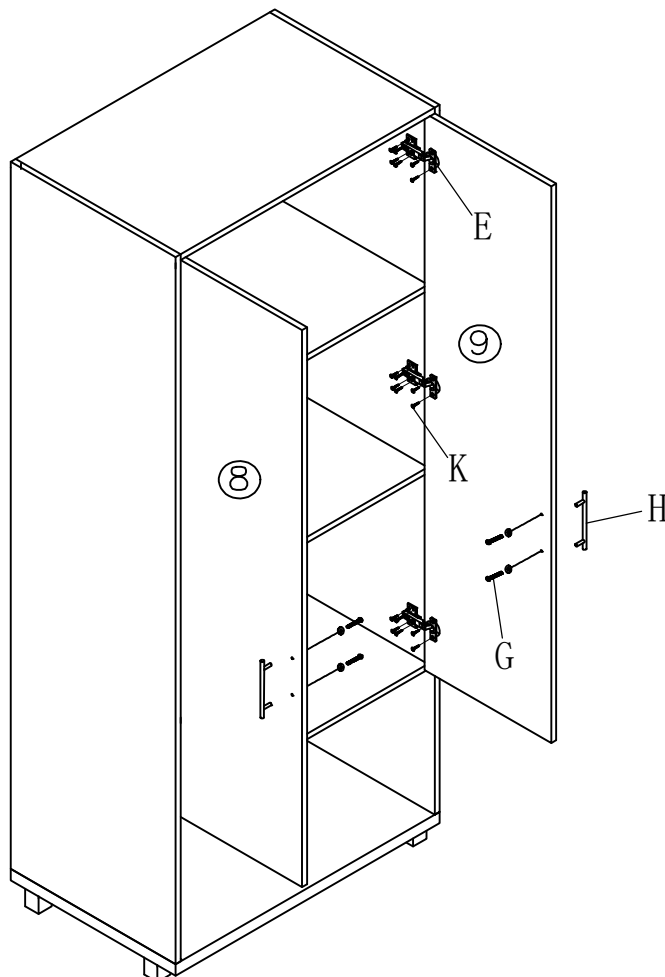

DUBLIN 2 DOOR WARDROBE

A		Ø15x12	34	PCS	J		1852MM	1	PCS
B		Ø7x35	34	PCS	K		Ø4x16	52	PCS
C		Ø8x30	20	PCS	L1		16"	2	SETS
D		Ø3.5x14	16	PCS	L2				
E			6	PCS	M			4	PCS
F		Ø4x40	10	PCS					
G		M4x20	8	PCS					
H		96MM	4	PCS					
I		18MM	42	PCS					

STEP 1

Ax20

Bx20

Cx16

STEP 2

Ax4

Bx4

Cx4

STEP 3

Ix42

Jx1

Kx16

Mx4

STEP 4

Ex6

Gx4

Hx2

Kx36

STEP 5

Ax10

Bx10

Dx8

L2x4

Fx10