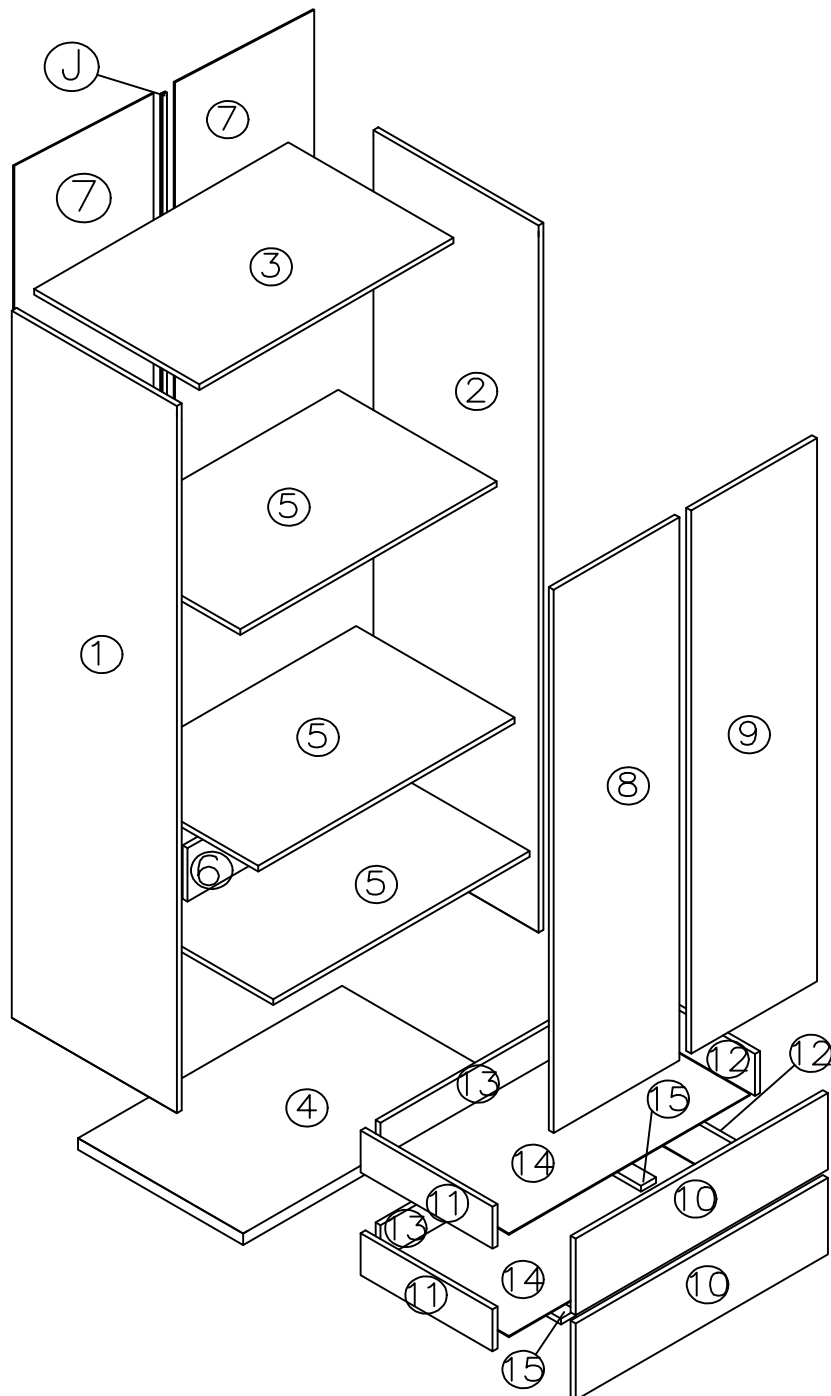

DUBLIN 2 DOOR WARDROBE

A		Ø15x12	34	PCS	J		1852MM	1	PCS
B		Ø7x35	34	PCS	K		Ø4x16	52	PCS
C		Ø8x30	20	PCS	L1		16"	2	SETS
D		Ø3.5x14	16	PCS	L2				
E			6	PCS	M			4	PCS
F		Ø4x40	10	PCS					
G		M4x20	8	PCS					
H		96MM	4	PCS					
I		18MM	42	PCS					

STEP 1

Ax20

Bx20

Cx16

STEP 2

Ax4

Bx4

Cx4