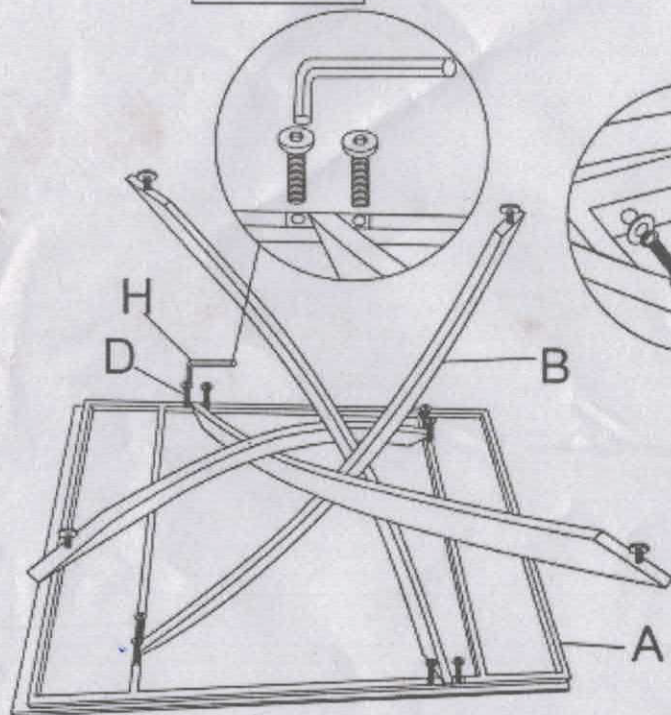

ITEM NO:C8716D DINING TABLE

NO.	PARTS LIST	QTY
A	TABLE TOP	1PC
B	LEG	4PCS
C	STRETCHER	1PC
D	BOLT 1/4X15MM	8PCS
E	BOLT 1/4X30MM	8PCS
F	SPRING WASHER	8PCS
G	FLAT WASHER	8PCS
H	ALLEN KEY	1PC

Note:Pls do not tighten all bolts until the chair is assembled completely.Once assembled,tighten all bolts before attaching the chair.

STEP1

STEP2

STEP3

Touch me for level!