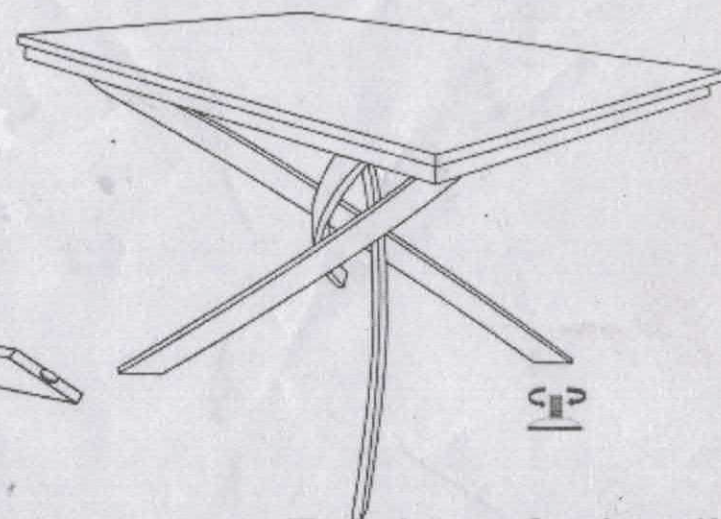

ITEM NO:C8716D DINING TABLE

NO.	PARTS LIST	QTY
A	TABLE TOP	1PC
B	LEG	4PCS
C	STRETCHER	1PC
D	BOLT 1/4X15MM	8PCS
E	BOLT 1/4X30MM	8PCS
F	SPRING WASHER	8PCS
G	FLAT WASHER	8PCS
H	ALLEN KEY	1PC

Note:Pls do not tighten all bolts until the chair is assembled completely.Once assembled,tighten all bolts before attaching the chair.

STEP1

STEP2

STEP3

Touch me for level!