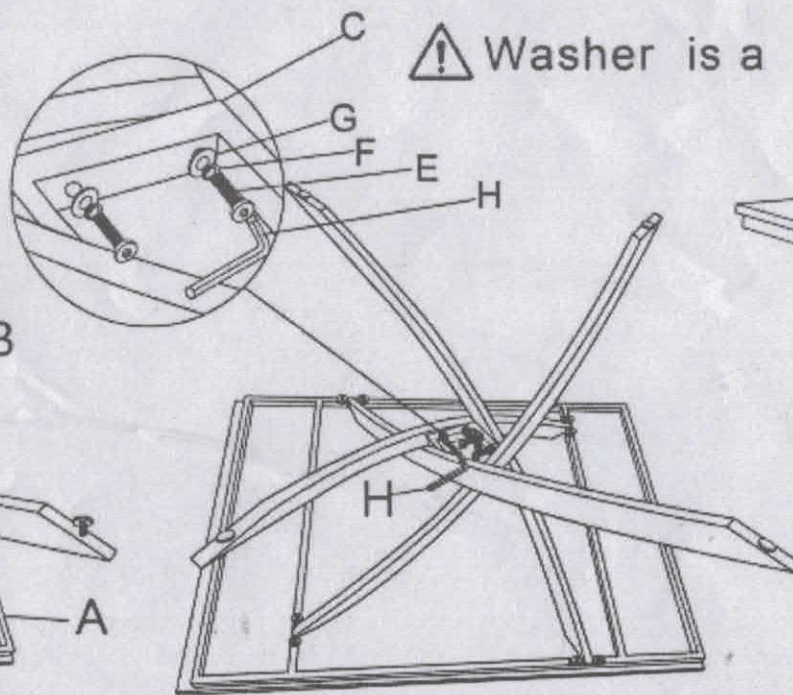

ITEM NO:C8716D DINING TABLE

NO.	PARTS LIST	QTY
A	TABLE TOP	1PC
B	LEG	4PCS
C	STRETCHER	1PC
D	BOLT 1/4X15MM	8PCS
E	BOLT 1/4X30MM	8PCS
F	SPRING WASHER	8PCS
G	FLAT WASHER	8PCS
H	ALLEN KEY	1PC

Note:Pls do not tighten all bolts until the chair is assembled completely.Once assembled,tighten all bolts before attaching the chair.

STEP1

STEP2

STEP3

Touch me for level!