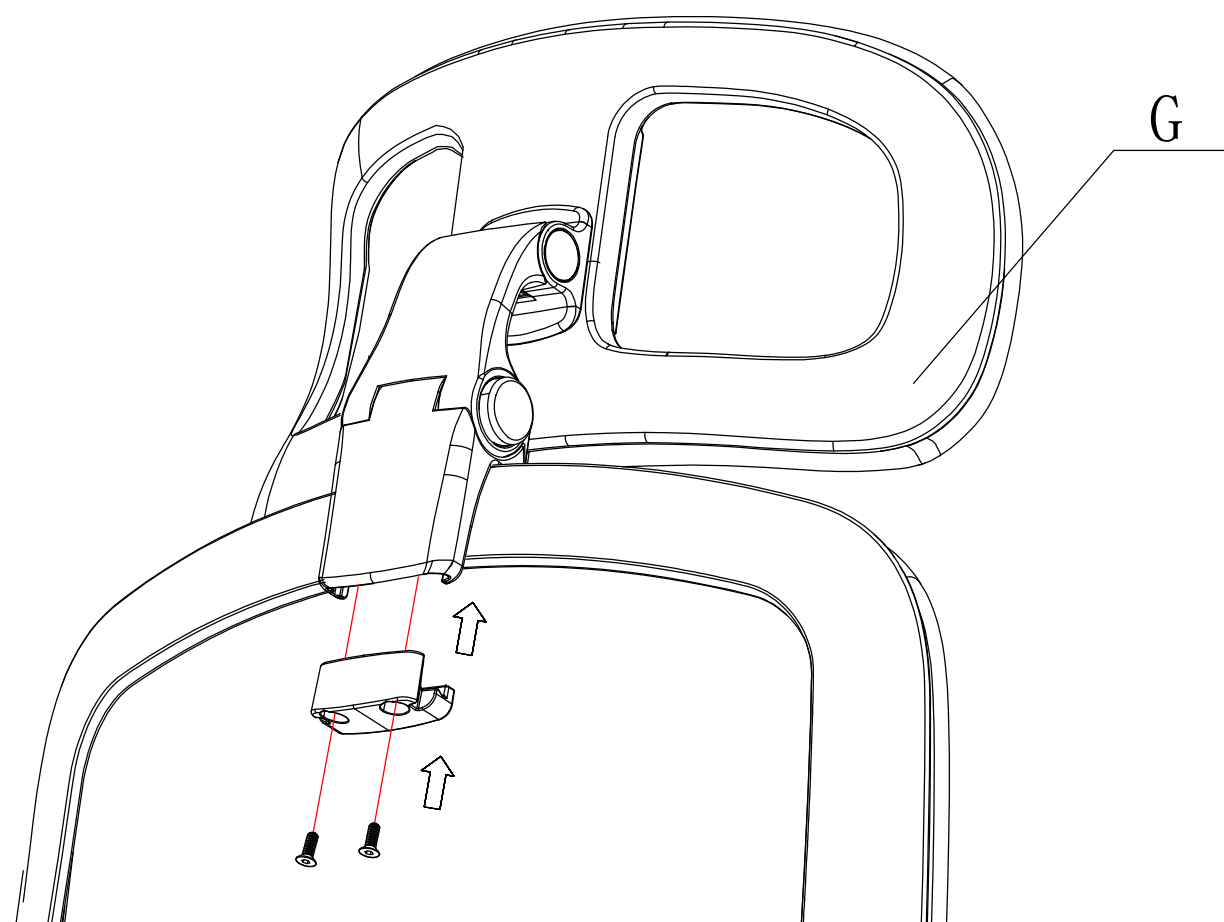

ASSEMBLY INSTRUCTION

559-025

G

1pc

Headrest

ASSEMBLY INSTRUCTION

559-025

A 1pc F 5pcs

Seat

Castors

B 1pc 1 6pcs

Back

Screw 6X40 6pcs

C 1set 2

Armrests

Washer 6X16 3pcs

D 1pc 3

Base

Screw 8X20

E 1pc

Gas Lift