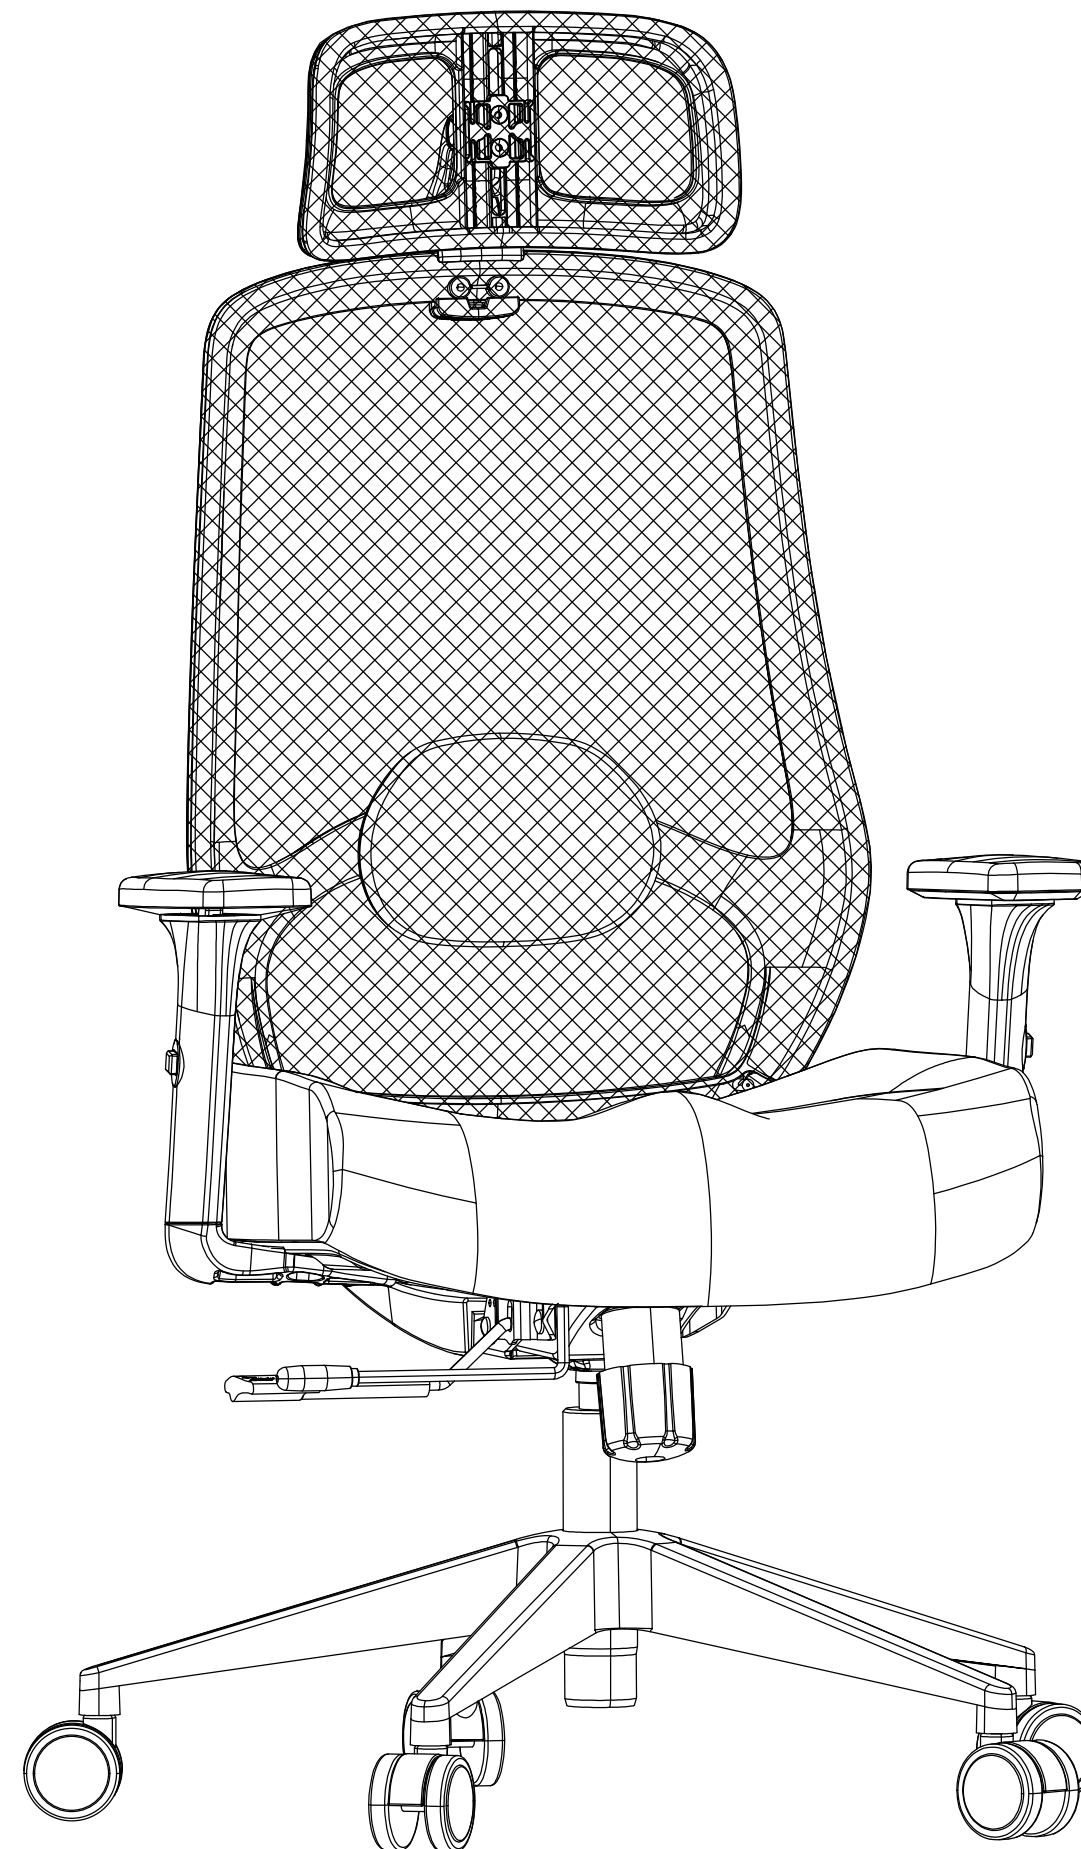

ASSEMBLY INSTRUCTION

559-025

G

1pc

Headrest

ASSEMBLY INSTRUCTION

559-025

A 1pc F 5pcs

Seat

Castors

B 1pc 1 6pcs

Back

Screw 6X40 6pcs

C 1set 2

Armrests

Washer 6X16 3pcs

D 1pc 3

Base

Screw 8X20

E 1pc

Gas Lift