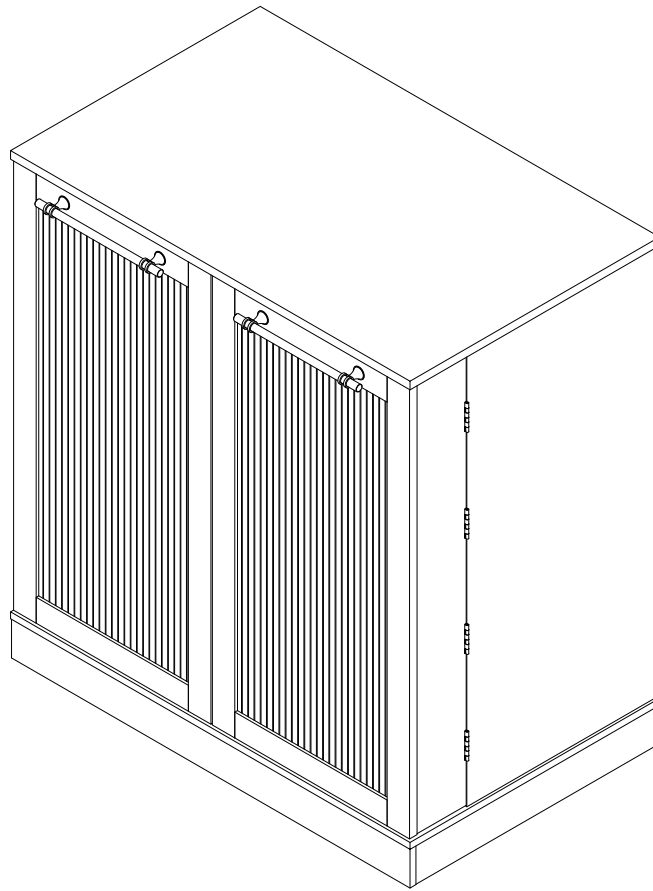

LSB-0201

**"IMPORTANT, RETAIN FOR FUTURE REFERENCE: READ CAREFULLY"**

Recommended installers:2

Put a carpet on the floor  
before unpacking

Estimate installation time:  
120 minutes

Item No.	Reference Image	Qty.	Item No.	Reference Image	Qty.
<b>(A)</b>	 Ø6x32mm	<b>84 PCS</b>	<b>(H)</b>	 Ø20mm	<b>12 PCS</b>
<b>(B)</b>	 Ø15x10mm	<b>84 PCS</b>	<b>(I)</b>	 Ø20mm	<b>48 PCS</b>
<b>(C)</b>	 Ø6x30mm	<b>38 PCS</b>	<b>(J)</b>	 Ø20mm	<b>2 sets</b>
<b>(D)</b>	 M5x45mm	<b>6 PCS</b>	<b>(K)</b>	 Ø20mm	<b>2 sets</b>
<b>(E)</b>	 Ø20mm	<b>8 PCS</b>	<b>(L)</b>	 5*16mm	<b>8 PCS</b>
<b>(F)</b>	 M3x14mm	<b>84 PCS</b>	<b>(M)</b>	 Ø20mm	<b>2 sets</b>
<b>(G)</b>	 M3x16mm	<b>16 PCS</b>	<b>(N)</b>	 Ø375mm	<b>6 PCS</b>