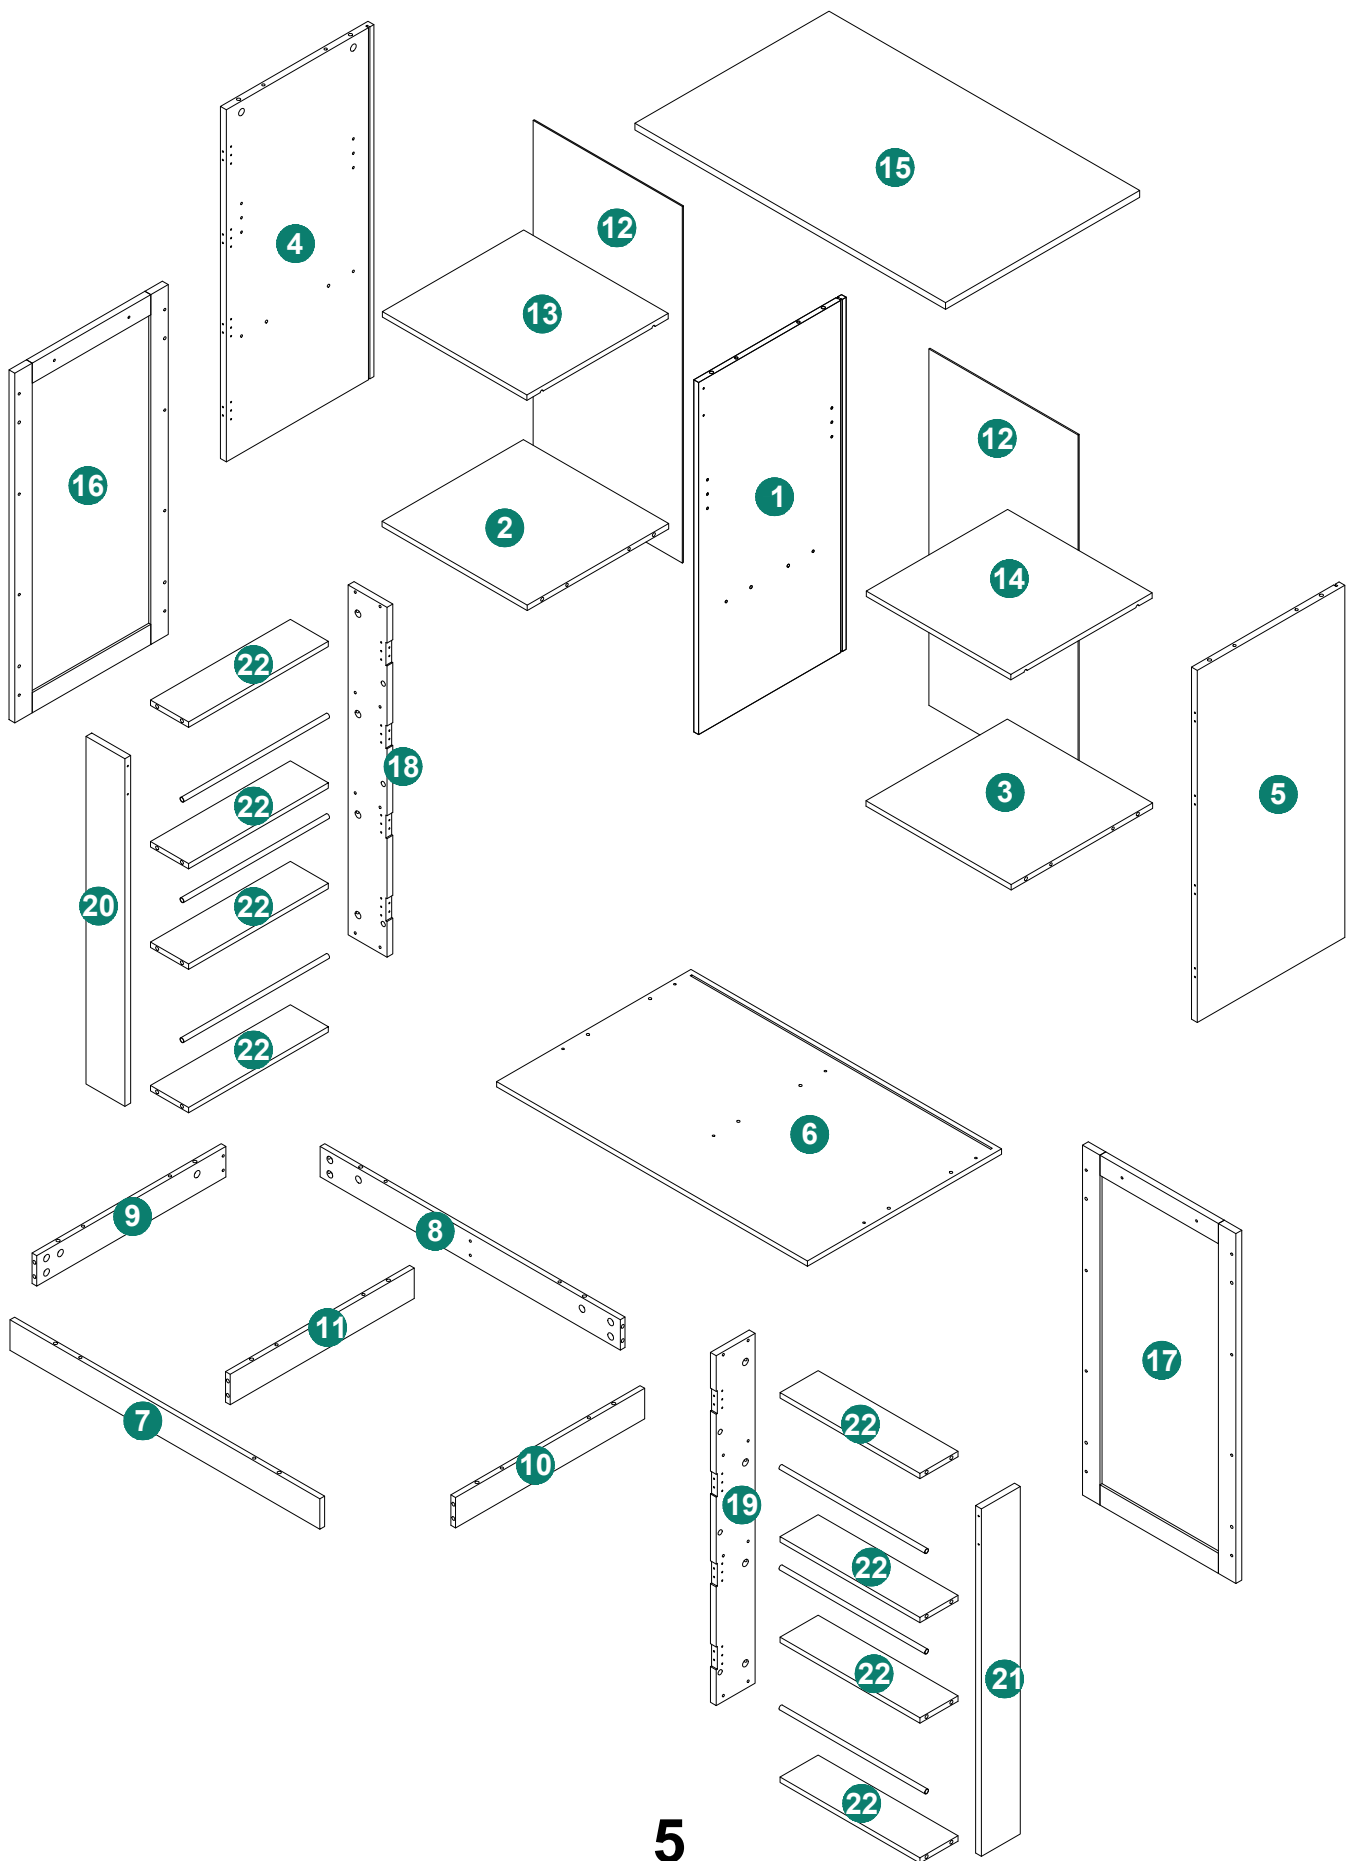

LSB-0201

**"IMPORTANT, RETAIN FOR FUTURE REFERENCE: READ CAREFULLY"**

Recommended installers:2

Put a carpet on the floor  
before unpacking

Estimate installation time:  
120 minutes

Item No.	Reference Image	Qty.	Item No.	Reference Image	Qty.
<b>(A)</b>	 Ø6x32mm	<b>84 PCS</b>	<b>(H)</b>	 Ø20mm	<b>12 PCS</b>
<b>(B)</b>	 Ø15x10mm	<b>84 PCS</b>	<b>(I)</b>	 Ø20mm	<b>48 PCS</b>
<b>(C)</b>	 Ø6x30mm	<b>38 PCS</b>	<b>(J)</b>	 Ø20mm	<b>2 sets</b>
<b>(D)</b>	 M5x45mm	<b>6 PCS</b>	<b>(K)</b>	 Ø20mm	<b>2 sets</b>
<b>(E)</b>	 Ø20mm	<b>8 PCS</b>	<b>(L)</b>	 5*16mm	<b>8 PCS</b>
<b>(F)</b>	 M3x14mm	<b>84 PCS</b>	<b>(M)</b>	 Ø20mm	<b>2 sets</b>
<b>(G)</b>	 M3x16mm	<b>16 PCS</b>	<b>(N)</b>	 Ø375mm	<b>6 PCS</b>

Item No.	Reference Image	Qty.
○		2 PCS

Item No.	Reference Image	Qty.	Item No.	Reference Image	Qty.
1		X 1	8		X 1
2		X 1	9		X 1
3		X 1	10		X 1
4		X 1	11		X 1
5		X 1	12		X 2
6		X 1	13		X 1
7		X 1	14		X 1

Item No.	Reference Image	Qty.	Item No.	Reference Image	Qty.
15		X 1	22		X 8
16		X 1			
17		X 1			
18		X 1			
19		X 1			
20		X 1			
21		X 1			

1

C 8PCS

2 1PC

3 1PC

2

A 4PCS

G 4PCS