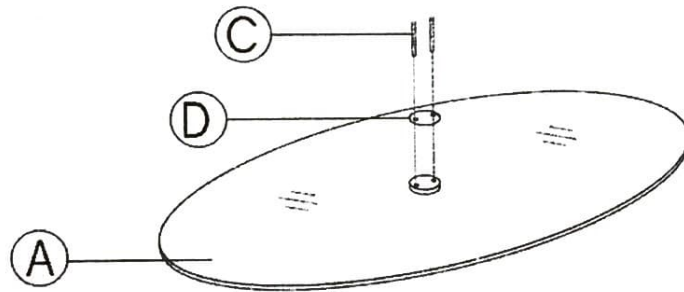

ASSEMBLY INSTRUCTION

JUPITER FIBER
GLASS COFFEE
TABLE

No.	Description	Qty
A		1
B		1
C		2
D		1
F		2
G		2
H		1
I		4

1

2

3

4