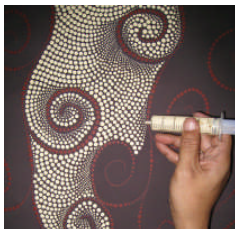

Robianto

Dot Art Collection

The Artist

Robianto's background was forged by his Spanish Father and Indonesian Mother. He started painting at 16 and, in his early 20's encouraged by his Australian wife his painting career started to blossom.

His paintings adorn some of the finest homes and offices in Europe as well as Australia and New Zealand. His clients now span the globe.

His technique of painting is achieved by a combination of different sized syringes and sable brushes. Each dot is carefully positioned and sized. There is no room for error in any of his creations.

His unique style of "Dot Painting" introduces a subtle texture to any room. His understated colour combinations combine with almost any type of decor be it traditional or contemporary.

Most of his paintings can be hung horizontally or vertically. Some are available in diptychs and triptychs.

Every Robianto painting is slightly different from the next although he does replicate some of his images in an effort to keep his prices affordable.

Robianto showing his unusual painting technique - each dot is a calculated exercise in balance, size and precision.