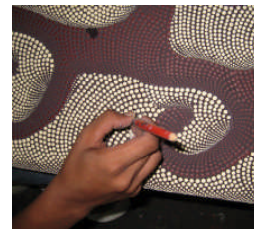

Robianto

Dot Art Collection

The Artist

Robianto's background was forged by his Spanish Father and Indonesian Mother. He started painting at 16 and, in his early 20's encouraged by his Australian wife his painting career started to blossom.

His paintings adorn some of the finest homes and offices in Europe as well as Australia and New Zealand. His clients now span the globe.

His technique of painting is achieved by a combination of different sized syringes and sable brushes. Each dot is carefully positioned and sized. There is no room for error in any of his creations.

His unique style of "Dot Painting" introduces a subtle texture to any room. His understated colour combinations combine with almost any type of decor be it traditional or contemporary.

Most of his paintings can be hung horizontally or vertically. Some are available in diptychs and triptychs.

Every Robianto painting is slightly different from the next although he does replicate some of his images in an effort to keep his prices affordable.

Robianto showing his unusual painting technique - each dot is a calculated exercise in balance, size and precision.